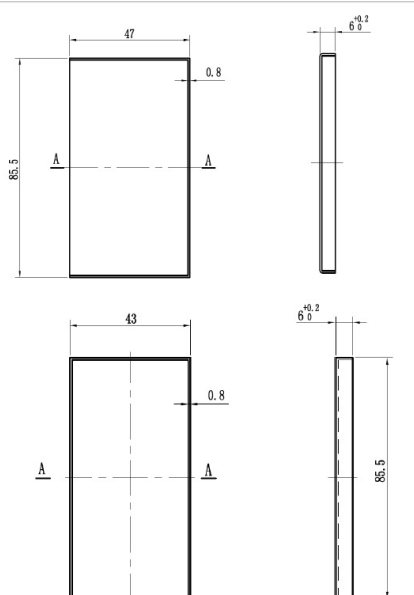

PRODUCT SHEET

Description:

Cover Caps, Square, SS-Look, F/"Riga" Glass Door Hinge

Item number:

15.30.008-6

Units	Box	Carton	HS Code	Barcode
Set	10	100	8302490099	 5704866513272

SISO A/S

Mileparken 11
DK-2740 Skovlunde
Denmark
VAT: DK 24786013